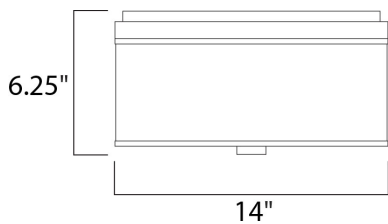

MEASUREMENTS

DIMENSION : 14" L x 14" W x 6.25" H
 HANGING WEIGHT : 6.3 lb

LAMPING

INPUT VOLTAGE : 120V
 BULB : 2 x 60W Incandescent E26 Medium , 120W Total
 BULB INCLUDED : (Not Included)
 DIMMABLE : Yes