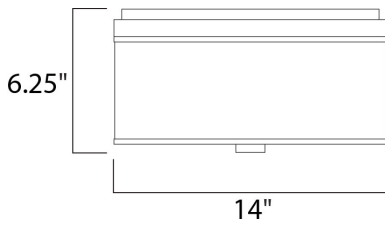

MEASUREMENTS

DIMENSION : 14" L x 14" W x 6.25" H
 HANGING WEIGHT : 6.3 lb

LAMPING

INPUT VOLTAGE : 120V
 BULB : 2 x 60W Incandescent E26 Medium , 120W Total
 BULB INCLUDED : (Not Included)
 DIMMABLE : Yes