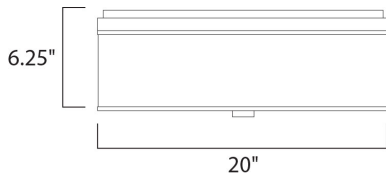

MEASUREMENTS

DIMENSION : 20" L x 20" W x 6.25" H
 HANGING WEIGHT : 11.07 lb

LAMPING

INPUT VOLTAGE : 120V
 BULB : 3 x 60W Incandescent E26 Medium , 180W Total
 BULB INCLUDED : (Not Included)
 DIMMABLE : Yes