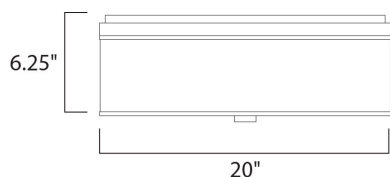

MEASUREMENTS

DIMENSION : 20" L x 20" W x 6.25" H

HANGING WEIGHT : 11.07 lb

LAMPING

INPUT VOLTAGE : 120V

BULB : 3 x 60W Incandescent E26 Medium , 180W Total

BULB INCLUDED : (Not Included)

DIMMABLE : Yes