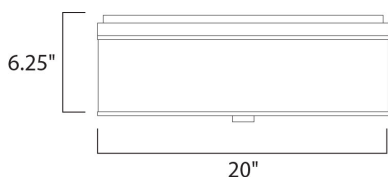

MEASUREMENTS

DIMENSION : 20" L x 20" W x 6.25" H

HANGING WEIGHT : 11.07 lb

LAMPING

INPUT VOLTAGE : 120V

BULB : 3 x 60W Incandescent E26 Medium , 180W Total

BULB INCLUDED : (Not Included)

DIMMABLE : Yes