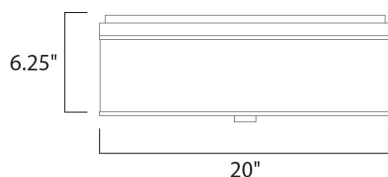

MEASUREMENTS

DIMENSION : 20" L x 20" W x 6.25" H

HANGING WEIGHT : 11.07 lb

LAMPING

INPUT VOLTAGE : 120V

BULB : 3 x 60W Incandescent E26 Medium , 180W Total

BULB INCLUDED : (Not Included)

DIMMABLE : Yes