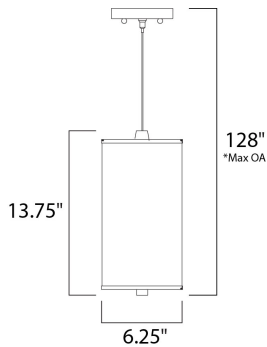

FINISHES OPTION

 Satin Nickel (SN)

RATINGS

Dry Location

ADDITIONAL

SLOPE: 120
 OPERATING TEMPERATURE:
 -20°C (-4°F), 40°C (104°F)

MEASUREMENTS

DIMENSION : 6.25" L x 6.25" W x 13.75" H
 MAX OAH : 128" OAH
 HANGING WEIGHT : 4.72 lb

LAMPING

INPUT VOLTAGE : 120V
 BULB : 1 x 75W Incandescent E26 Medium , 75W Total
 BULB INCLUDED : (Not Included)
 DIMMABLE : Yes

*max overall height

Always consult a qualified electrician before installing any lighting product.