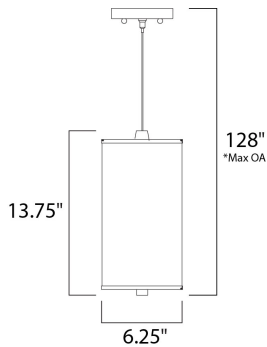

**FINISHES OPTION**

 Satin Nickel (SN)

**RATINGS**

Dry Location

**ADDITIONAL**

SLOPE: 120  
 OPERATING TEMPERATURE:  
 -20°C (-4°F), 40°C (104°F)

**MEASUREMENTS**

DIMENSION : 6.25" L x 6.25" W x 13.75" H  
 MAX OAH : 128" OAH  
 HANGING WEIGHT : 4.72 lb

**LAMPING**

INPUT VOLTAGE : 120V  
 BULB : 1 x 75W Incandescent E26 Medium , 75W Total  
 BULB INCLUDED : (Not Included)  
 DIMMABLE : Yes

\*max overall height

Always consult a qualified electrician before installing any lighting product.