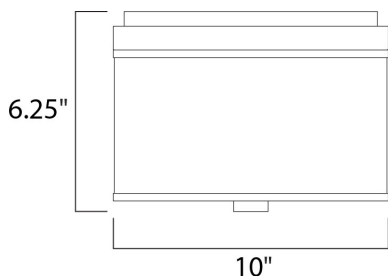

MEASUREMENTS

DIMENSION : 10" L x 10" W x 6.25" H

HANGING WEIGHT : 3.17 lb

LAMPING

INPUT VOLTAGE : V

LUMENS : 1,800 Rated

BULB : 2 x 13W Fluorescent GU24 , 26W Total

BULB INCLUDED : (Included)