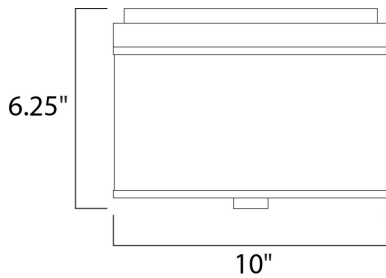

**MEASUREMENTS**

DIMENSION : 10" L x 10" W x 6.25" H  
 HANGING WEIGHT : 3.17 lb

**LAMPING**

INPUT VOLTAGE : V  
 LUMENS : 1,800 Rated  
 BULB : 2 x 13W Fluorescent GU24 , 26W Total  
 BULB INCLUDED : (Included)  
 DIMMABLE : No  
 COLOR\_TEMP : 2700K