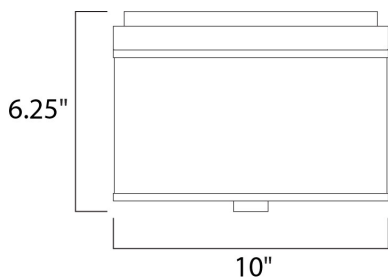

**MEASUREMENTS**

DIMENSION : 10" L x 10" W x 6.25" H

HANGING WEIGHT : 3.17 lb

**LAMPING**

INPUT VOLTAGE : V

LUMENS : 1,800 Rated

BULB : 2 x 13W Fluorescent GU24 , 26W Total

BULB INCLUDED : (Included)