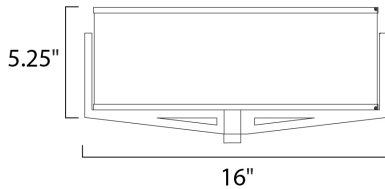

MEASUREMENTS

DIMENSION : 16" L x 16" W x 5.25" H
 HANGING WEIGHT : 6.57 lb

LAMPING

INPUT VOLTAGE : V
 LUMENS : 4,065 Rated
 BULB : 3 x 18W Fluorescent GU24 , 54W Total
 BULB INCLUDED : (Included)
 DIMMABLE : No
 COLOR_TEMP : 2700K