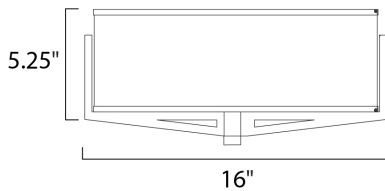

MEASUREMENTS

DIMENSION : 16" L x 16" W x 5.25" H
 HANGING WEIGHT : 6.57 lb

LAMPING

INPUT VOLTAGE : V
 LUMENS : 4,065 Rated
 BULB : 3 x 18W Fluorescent GU24 , 54W Total
 BULB INCLUDED : (Included)
 DIMMABLE : No
 COLOR_TEMP : 2700K