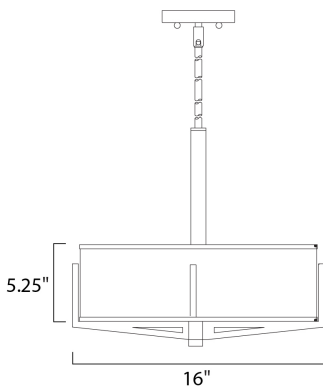

MEASUREMENTS

DIMENSION : 16" L x 16" W x 5.25" H
 MAX OAH : 68" OAH
 HANGING WEIGHT : 8.65 lb

LAMPING

LUMENS : 4,065 Rated
 BULB : 3 x 18W Fluorescent GU24 , 54W Total
 BULB INCLUDED : (Included)
 DIMMABLE : No
 COLOR_TEMP : 2700K