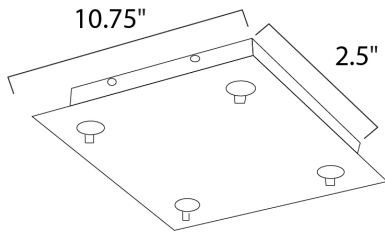

**PRODUCT DESCRIPTION**

RapidJack is a no wire, no hassle installation system, available with single, triple, or quadruple LED light sources.

**MEASUREMENTS**

DIMENSION : 10.75" L x 10.75" W x 2.5" H  
 MAX OAH : 2.5" OAH  
 CANOPY : 10.75" W x 2.5" H x 10.75" L  
 HANGING WEIGHT : 3.96 lb