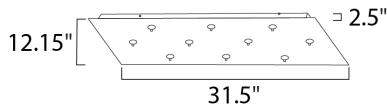

**PRODUCT DESCRIPTION**

RapidJack is a no wire, no hassle installation system, available with single, triple, or quadruple LED light sources.

**MEASUREMENTS**

DIMENSION : 12.5" L x 31.5" W x 2.5" H  
 CANOPY : 31.5" W x 2.5" H x 12.5" L  
 HANGING WEIGHT : 10.03 lb