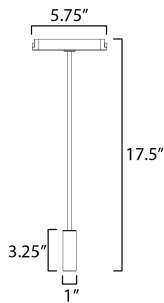

**PRODUCT DESCRIPTION**

The next generation of track lighting is here with the ultra-slim Continuum series from ET2. Field adjustable track lengths can be extended, connected, or cut to fit the space they are installed. On them, a variety of low voltage light sources can be quickly snapped into place adding and directing light exactly where desired. Various power feed options are available including recessed, on-track, or integrated dimmable driver and switch. Available in Matte Black or Matte White, the track lengths can even be painted to match the exact paint color of the surfaces they are installed. This adaptable track system makes it simple to design the lighting in your space according to your vision and is only limited to your imagination.

**MEASUREMENTS**

DIMENSION : 5.75" L x 1" W x 17.5" H  
 HANGING WEIGHT : 0.55 lb

**LAMPING**

INPUT VOLTAGE : 24V  
 LUMENS : 250 Rated (150 Del.)  
 BULB : 1 x 2W LED DC Integrated , 2W Total  
 BULB INCLUDED : (Integrated)  
 DIMMABLE : Triac  
 CRI : 90 CRI  
 COLOR\_TEMP : 3000K

**FINISHES OPTION**

-  Black (BK)
-  Black / Gold (BKGLD)

**MATERIAL**

Aluminium,PC

**RATINGS**

cETLus  
 Dry Location  
 CA Title 24

**ADDITIONAL**

RATED LIFE 50000 Hours  
 OPERATING TEMPERATURE:  
 -20°C (-4°F), 40°C (104°F)