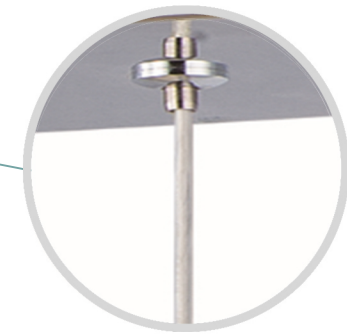

The  
**POLKA**  
E20775-18PC

Adjustable up to  
120" inches

Polished Chrome  
finish

Heavy clear pressed  
glass shades with a  
dimple pattern

3 watt LED modules  
in a soft, warm 3000K  
temperature