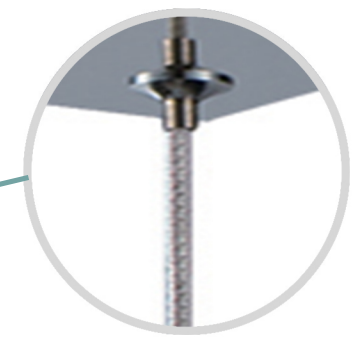

The
PARASOL

E24493-20PC

Adjustable up to
120" inches

Dimmable LED drivers

Hand set individual
beveled crystal
beads

Polished Chrome
finish