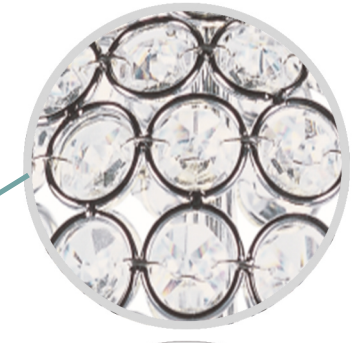

The
PARASOL

E24493-20PC

Adjustable up to
120" inches

Dimmable LED drivers

Hand set individual
beveled crystal
beads

Polished Chrome
finish