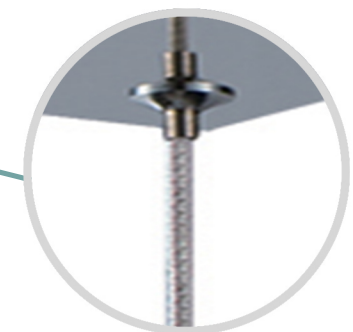

The PARASOL

E24495-20PC

Adjustable up to 120" inches

Dimmable LED drivers

Hand set individual beveled crystal beads

Polished Chrome finish