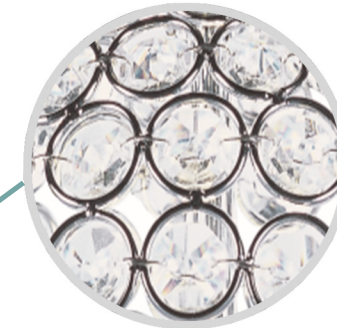

The
PARASOL
E24496-20PC

Adjustable up to
120" inches

Dimmable LED drivers

Hand set individual
beveled crystal
beads

Polished Chrome
finish