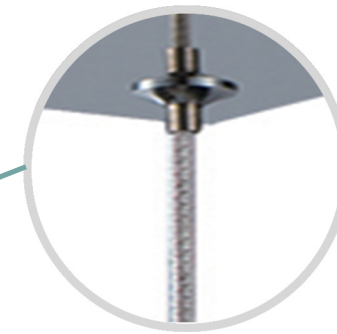

The
PARASOL
E24496-20PC

Adjustable up to
120" inches

Dimmable LED drivers

Hand set individual
beveled crystal
beads

Polished Chrome
finish