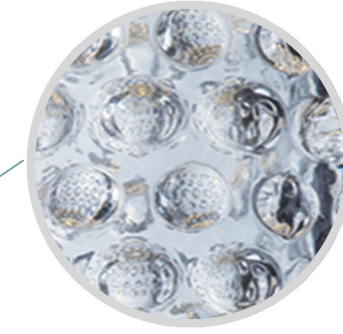

Adjustable up to 120" inches

Polished Chrome finish

Heavy clear pressed glass shades with a dimple pattern

3 watt LED modules in a soft, warm 3000K temperature