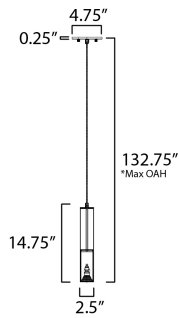

**PRODUCT DESCRIPTION**

Machined Aluminum tubes of Black, Polished Chrome, or Brass suspend within clear glass overlays. An LED GU10 bulb is recessed within the metal tube providing great directional lighting. Available as a single pendant or as a 4-Light linear pendant.

\*max overall height

**MEASUREMENTS**

DIMENSION : 2.5" L x 2.5" W x 14.75" H  
 MAX OAH : 132.75" OAH  
 HANGING WEIGHT : 1.8 lb

**LAMPING**

INPUT VOLTAGE : 120V  
 LUMENS : 700 Rated (450 Del.)  
 BULB : 1 x 7W LED GU10 , 7W Total  
 BULB INCLUDED : (Included)  
 DIMMABLE : Triac  
 CRI : 90 CRI  
 COLOR\_TEMP : 3000K