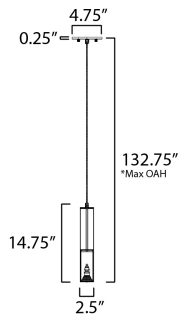

PRODUCT DESCRIPTION

Machined Aluminum tubes of Black, Polished Chrome, or Brass suspend within clear glass overlays. An LED GU10 bulb is recessed within the metal tube providing great directional lighting. Available as a single pendant or as a 4-Light linear pendant.

*max overall height

MEASUREMENTS

DIMENSION : 2.5" L x 2.5" W x 14.75" H
 MAX OAH : 132.75" OAH
 HANGING WEIGHT : 1.8 lb

LAMPING

INPUT VOLTAGE : 120V
 LUMENS : 700 Rated (450 Del.)
 BULB : 1 x 7W LED GU10 , 7W Total
 BULB INCLUDED : (Included)
 DIMMABLE : Triac
 CRI : 90 CRI
 COLOR_TEMP : 3000K