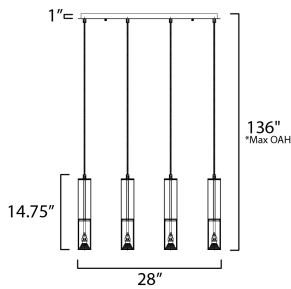

**PRODUCT DESCRIPTION**

Machined Aluminum tubes of Black, Polished Chrome, or Brass suspend within clear glass overlays. An LED GU10 bulb is recessed within the metal tube providing great directional lighting. Available as a single pendant or as a 4-Light linear pendant.

**MEASUREMENTS**

DIMENSION : 28" L x 6" W x 14.75" H  
 MAX OAH : 136" OAH  
 CANOPY : 6" W x 1" H x 28" L  
 HANGING WEIGHT : 9.5 lb

**LAMPING**

INPUT VOLTAGE : 120V  
 LUMENS : 2,200 Rated (1,280 Del.)  
 BULB : 4 x 7W LED GU10 , 7W Total  
 BULB INCLUDED : (Included)  
 DIMMABLE : Triac  
 CRI : 90 CRI  
 COLOR\_TEMP : 3000K

\*max overall height

**FINISHES OPTION**

-  Black (BK)
-  Polished Chrome (PC)
-  Satin Brass (SBR)

**GLASS**

Clear 24

**MATERIAL**

Steel + Aluminum + Glass

**RATINGS**