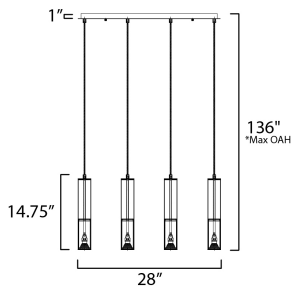

PRODUCT DESCRIPTION

Machined Aluminum tubes of Black, Polished Chrome, or Brass suspend within clear glass overlays. An LED GU10 bulb is recessed within the metal tube providing great directional lighting. Available as a single pendant or as a 4-Light linear pendant.

MEASUREMENTS

DIMENSION : 28" L x 6" W x 14.75" H
 MAX OAH : 136" OAH
 CANOPY : 6" W x 1" H x 28" L
 HANGING WEIGHT : 9.5 lb

LAMPING

INPUT VOLTAGE : 120V
 LUMENS : 2,200 Rated (1,280 Del.)
 BULB : 4 x 7W LED GU10 , 7W Total
 BULB INCLUDED : (Included)
 DIMMABLE : Triac
 CRI : 90 CRI
 COLOR_TEMP : 3000K

*max overall height

FINISHES OPTION

-  Black (BK)
-  Polished Chrome (PC)
-  Satin Brass (SBR)

GLASS

Clear 24

MATERIAL

Steel + Aluminum + Glass

RATINGS