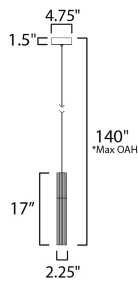

MEASUREMENTS

DIMENSION : 2.25" L x 2.25" W x 17" H
 MAX OAH : 137" OAH
 CANOPY : 4.75" W x 0.25" H x 4.75" L
 HANGING WEIGHT : 2.2 lb

LAMPING

INPUT VOLTAGE : 120-277V
 LUMENS : 400 Rated (240 Del.)
 BULB : 1 x 5W LED PCB Integrated , 5W Total
 BULB INCLUDED : (Integrated)
 DIMMABLE : Universal 3-in-1
 CRI : 90 CRI
 COLOR_TEMP : 3000K

*max overall height

FINISHES OPTION

- Black (BK)
- Gold (GLD)

GLASS

Clear Ribbed 144

MATERIAL

Steel, Aluminum, Glass

RATINGS