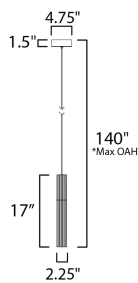

**MEASUREMENTS**

DIMENSION : 2.25" L x 2.25" W x 17" H  
 MAX OAH : 137" OAH  
 CANOPY : 4.75" W x 0.25" H x 4.75" L  
 HANGING WEIGHT : 2.2 lb

**LAMPING**

INPUT VOLTAGE : 120-277V  
 LUMENS : 400 Rated (240 Del.)  
 BULB : 1 x 5W LED PCB Integrated , 5W Total  
 BULB INCLUDED : (Integrated)  
 DIMMABLE : Universal 3-in-1  
 CRI : 90 CRI  
 COLOR\_TEMP : 3000K

\*max overall height

**FINISHES OPTION**

- Black (BK)
- Gold (GLD)

**GLASS**

Clear Ribbed 144

**MATERIAL**

Steel, Aluminum, Glass

**RATINGS**