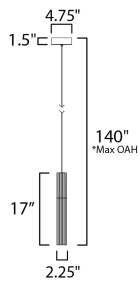

**MEASUREMENTS**

DIMENSION : 2.25" L x 2.25" W x 17" H  
 MAX OAH : 140" OAH  
 CANOPY : 4.75" W x 1.5" H x 4.75" L  
 HANGING WEIGHT : 2 lb

**LAMPING**

INPUT VOLTAGE : 120-277V  
 LUMENS : 500 Rated (400 Del.)  
 BULB : 1 x 5W LED PCB Integrated , 5W Total  
 BULB INCLUDED : (Integrated)  
 DIMMABLE : Only at 120V  
 CRI : 90 CRI  
 COLOR\_TEMP : 3000K

\*max overall height

**FINISHES OPTION**

- Black (BK)
- Gold (GLD)

**GLASS**

Clear Ribbed 144

**MATERIAL**

Aluminum

**RATINGS**