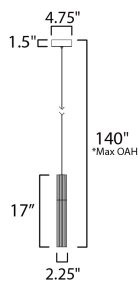

MEASUREMENTS

DIMENSION : 2.25" L x 2.25" W x 17" H
 MAX OAH : 137" OAH
 CANOPY : 4.75" W x 0.25" H x 4.75" L
 HANGING WEIGHT : 2.2 lb

LAMPING

INPUT VOLTAGE : 120-277V
 LUMENS : 400 Rated (240 Del.)
 BULB : 1 x 5W LED PCB Integrated , 5W Total
 BULB INCLUDED : (Integrated)
 DIMMABLE : Universal 3-in-1
 CRI : 90 CRI
 COLOR_TEMP : 3000K

*max overall height

FINISHES OPTION

- Black (BK)
- Gold (GLD)

GLASS

Clear Ribbed 144

MATERIAL

Steel, Aluminum, Glass

RATINGS