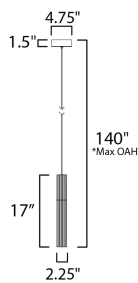

MEASUREMENTS

DIMENSION : 2.25" L x 2.25" W x 17" H
 MAX OAH : 140" OAH
 CANOPY : 4.75" W x 1.5" H x 4.75" L
 HANGING WEIGHT : 2 lb

LAMPING

INPUT VOLTAGE : 120-277V
 LUMENS : 500 Rated (400 Del.)
 BULB : 1 x 5W LED PCB Integrated , 5W Total
 BULB INCLUDED : (Integrated)
 DIMMABLE : Only at 120V
 CRI : 90 CRI
 COLOR_TEMP : 3000K

*max overall height

FINISHES OPTION

- Black (BK)
- Gold (GLD)

GLASS

Clear Ribbed 144

MATERIAL

Aluminum

RATINGS