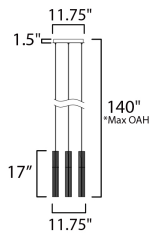

MEASUREMENTS

DIMENSION : 11.75" L x 11.75" W x 17" H
 MAX OAH : 137" OAH
 CANOPY : 11" W x 1.5" H x 11" L
 HANGING WEIGHT : 7.7 lb

LAMPING

INPUT VOLTAGE : 120-277V
 LUMENS : 1,200 Rated (720 Del.)
 BULB : 3 x 5W LED PCB Integrated , 15W Total
 BULB INCLUDED : (Integrated)
 DIMMABLE : Universal 3-in-1
 CRI : 90 CRI
 COLOR_TEMP : 3000K

FINISHES OPTION

- Black (BK)
- Gold (GLD)

GLASS

Clear Ribbed 144

MATERIAL

Steel, Aluminum, Glass

RATINGS

cETLus
 Dry Location