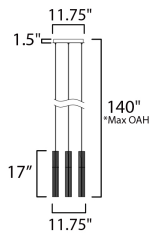

**MEASUREMENTS**

DIMENSION : 11.75" L x 11.75" W x 17" H  
 MAX OAH : 137" OAH  
 CANOPY : 11" W x 1.5" H x 11" L  
 HANGING WEIGHT : 7.7 lb

**LAMPING**

INPUT VOLTAGE : 120-277V  
 LUMENS : 1,200 Rated (720 Del.)  
 BULB : 3 x 5W LED PCB Integrated , 15W Total  
 BULB INCLUDED : (Integrated)  
 DIMMABLE : Universal 3-in-1  
 CRI : 90 CRI  
 COLOR\_TEMP : 3000K