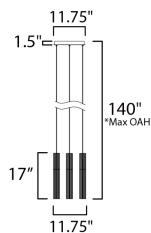

**MEASUREMENTS**

DIMENSION : 11.75" L x 11.75" W x 17" H  
 MAX OAH : 137" OAH  
 CANOPY : 11" W x 1.5" H x 11" L  
 HANGING WEIGHT : 7.7 lb

**LAMPING**

INPUT VOLTAGE : 120-277V  
 LUMENS : 1,200 Rated (720 Del.)  
 BULB : 3 x 5W LED PCB Integrated , 15W Total  
 BULB INCLUDED : (Integrated)  
 DIMMABLE : Universal 3-in-1  
 CRI : 90 CRI  
 COLOR\_TEMP : 3000K