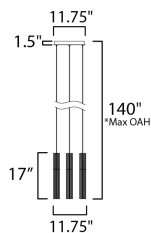

**MEASUREMENTS**

- DIMENSION : 11.75" L x 11.75" W x 17" H
- MAX OAH : 137" OAH
- CANOPY : 11" W x 1.5" H x 11" L
- HANGING WEIGHT : 7.7 lb

**LAMPING**

- INPUT VOLTAGE : 120-277V
- LUMENS : 1,200 Rated (720 Del.)
- BULB : 3 x 5W LED PCB Integrated , 15W Total
- BULB INCLUDED : (Integrated)
- DIMMABLE : Universal 3-in-1
- CRI : 90 CRI
- COLOR\_TEMP : 3000K