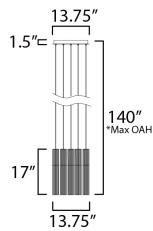

**MEASUREMENTS**

DIMENSION : 13.75" L x 13.75" W x 17" H  
 MAX OAH : 137" OAH  
 CANOPY : 12.5" W x 1.5" H x 12.5" L  
 HANGING WEIGHT : 12.8 lb

**LAMPING**

INPUT VOLTAGE : 120-277V  
 LUMENS : 2,000 Rated (1,800 Del.)  
 BULB : 5 x 5W LED PCB Integrated , 25W Total  
 BULB INCLUDED : (Integrated)  
 DIMMABLE : Universal 3-in-1  
 CRI : 90 CRI  
 COLOR\_TEMP : 3000K

\*max overall height

**FINISHES OPTION**

- Black (BK)
- Gold (GLD)

**GLASS**

Clear Ribbed 144

**MATERIAL**

Steel, Aluminum, Glass

**RATINGS**