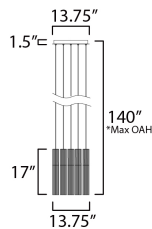

**MEASUREMENTS**

DIMENSION : 13.75" L x 13.75" W x 17" H  
 MAX OAH : 137" OAH  
 CANOPY : 12.5" W x 1.5" H x 12.5" L  
 HANGING WEIGHT : 12.8 lb

**LAMPING**

INPUT VOLTAGE : 120-277V  
 LUMENS : 2,000 Rated (1,800 Del.)  
 BULB : 5 x 5W LED PCB Integrated , 25W Total  
 BULB INCLUDED : (Integrated)  
 DIMMABLE : Universal 3-in-1  
 CRI : 90 CRI  
 COLOR\_TEMP : 3000K

\*max overall height

**FINISHES OPTION**

- Black (BK)
- Gold (GLD)

**GLASS**

Clear Ribbed 144

**MATERIAL**

Steel, Aluminum, Glass

**RATINGS**