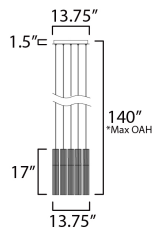

**MEASUREMENTS**

- DIMENSION : 13.75" L x 13.75" W x 17" H
- MAX OAH : 137" OAH
- CANOPY : 12.5" W x 1.5" H x 12.5" L
- HANGING WEIGHT : 12.8 lb

**LAMPING**

- INPUT VOLTAGE : 120-277V
- LUMENS : 2,000 Rated (1,800 Del.)
- BULB : 5 x 5W LED PCB Integrated , 25W Total
- BULB INCLUDED : (Integrated)
- DIMMABLE : Universal 3-in-1
- CRI : 90 CRI
- COLOR\_TEMP : 3000K

\*max overall height

**FINISHES OPTION**

- Black (BK)
- Gold (GLD)

**GLASS**

Clear Ribbed 144

**MATERIAL**

Steel, Aluminum, Glass

**RATINGS**