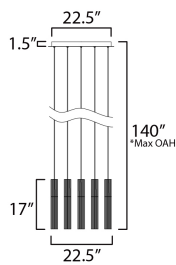

**MEASUREMENTS**

DIMENSION : 20.75" L x 20.75" W x 17" H  
 MAX OAH : 137" OAH  
 CANOPY : 19.5" W x 1.5" H x 19.5" L  
 HANGING WEIGHT : 34.2 lb

**LAMPING**

INPUT VOLTAGE : 120-277V  
 LUMENS : 4,800 Rated (2,880 Del.)  
 BULB : 12 x 5W LED PCB Integrated , 60W Total  
 BULB INCLUDED : (Integrated)  
 DIMMABLE : Universal 3-in-1  
 CRI : 90 CRI  
 COLOR\_TEMP : 3000K

\*max overall height

**FINISHES OPTION**

- Black (BK)
- Gold (GLD)

**GLASS**

Clear Ribbed 144

**MATERIAL**

Steel, Aluminum, Glass

**RATINGS**