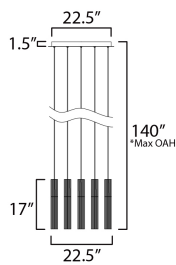

PRODUCT DESCRIPTION

Reeded glass tubes are paired with ribbed aluminum LED housings in your choice of Gold or Matte Black finishes. The interior frosted glass diffusers soften the high-powered LED boards concealed within. The low-voltage light sources are driven by a commercially rated range voltage LED drivers with universal dimming, allowing them to be used in both residential and decorative commercial or hospitality applications. ADA compliant sconces are a welcome companion to the series as well as the fully metal stem hung pendant option designed without glass and uses a JA8 Listed LED GU10 lamp instead of dedicated LED.

MEASUREMENTS

DIMENSION : 20.75" L x 20.75" W x 17" H
 MAX OAH : 137" OAH
 CANOPY : 19.5" W x 1.5" H x 19.5" L
 HANGING WEIGHT : 34.2 lb

LAMPING

INPUT VOLTAGE : 120-277V
 LUMENS : 4,800 Rated (2,880 Del.)
 BULB : 12 x 5W LED PCB Integrated , 60W Total
 BULB INCLUDED : (Integrated)
 DIMMABLE : Universal 3-in-1
 CRI : 90 CRI
 COLOR_TEMP : 3000K

*max overall height

FINISHES OPTION

- Black (BK)
- Gold (GLD)

GLASS

Clear Ribbed 144

MATERIAL

Steel, Aluminum, Glass

RATINGS