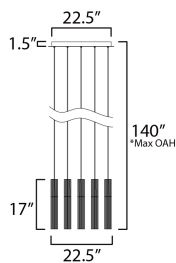

PRODUCT DESCRIPTION

Reeded glass tubes are paired with ribbed aluminum LED housings in your choice of Gold or Matte Black finishes. The interior frosted glass diffusers soften the high-powered LED boards concealed within. The low-voltage light sources are driven by a commercially rated range voltage LED drivers with universal dimming, allowing them to be used in both residential and decorative commercial or hospitality applications. ADA compliant sconces are a welcome companion to the series as well as the fully metal stem hung pendant option designed without glass and uses a JA8 Listed LED GU10 lamp instead of dedicated LED.

MEASUREMENTS

DIMENSION : 20.75" L x 20.75" W x 17" H
 MAX OAH : 137" OAH
 CANOPY : 19.5" W x 1.5" H x 19.5" L
 HANGING WEIGHT : 34.2 lb

LAMPING

INPUT VOLTAGE : 120-277V
 LUMENS : 4,800 Rated (2,880 Del.)
 BULB : 12 x 5W LED PCB Integrated , 60W Total
 BULB INCLUDED : (Integrated)
 DIMMABLE : Universal 3-in-1
 CRI : 90 CRI
 COLOR_TEMP : 3000K

*max overall height

FINISHES OPTION

- Black (BK)
- Gold (GLD)

GLASS

Clear Ribbed 144

MATERIAL

Steel, Aluminum, Glass

RATINGS