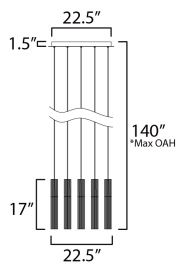

**MEASUREMENTS**

DIMENSION : 20.75" L x 20.75" W x 17" H  
 MAX OAH : 137" OAH  
 CANOPY : 19.5" W x 1.5" H x 19.5" L  
 HANGING WEIGHT : 34.2 lb

**LAMPING**

INPUT VOLTAGE : 120-277V  
 LUMENS : 4,800 Rated (2,880 Del.)  
 BULB : 12 x 5W LED PCB Integrated , 60W Total  
 BULB INCLUDED : (Integrated)  
 DIMMABLE : Universal 3-in-1  
 CRI : 90 CRI  
 COLOR\_TEMP : 3000K

\*max overall height

**FINISHES OPTION**

- Black (BK)
- Gold (GLD)

**GLASS**

Clear Ribbed 144

**MATERIAL**

Steel, Aluminum, Glass

**RATINGS**