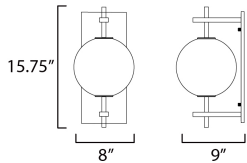

MEASUREMENTS

DIMENSION : 8" W x 15.75" H x 9" Ext
 MAX OAH : 6" W x 14.5" H
 HANGING WEIGHT : 7.8 lb

LAMPING

INPUT VOLTAGE : 120V
 LUMENS : 900 Rated (720 Del.)
 BULB : 1 x 10W LED PCB Integrated , 10W Total
 BULB INCLUDED : (Integrated)
 DIMMABLE : Triac
 CRI : 90 CRI
 COLOR_TEMP : 3000K
 LIGHTING_DIRECTION : Omni