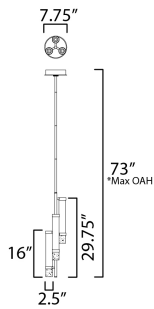

MEASUREMENTS

DIMENSION : 7.75" L x 7.75" W x 29.75" H
 MAX OAH : 73" OAH
 CANOPY : 7.75" W x 1.75" H x 7.75" L
 HANGING WEIGHT : 12.1 lb

LAMPING

INPUT VOLTAGE : 120-277V
 LUMENS : 3,780 Rated (2,700 Del.)
 BULB : 3 x 18W LED DC Integrated , 54W Total
 BULB INCLUDED : (Integrated)
 DIMMABLE : 3-in-1 Triac, ELV, or 0-10V
 CRI : 90 CRI
 COLOR_TEMP : 3000K

*max overall height

FINISHES OPTION

 Travertine / Gold (TVGLD)

GLASS

White 01

MATERIAL

Steel. Stone

RATINGS