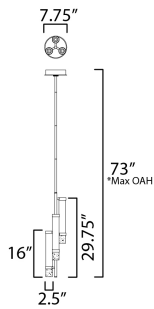

**MEASUREMENTS**

DIMENSION : 7.75" L x 7.75" W x 29.75" H  
 MAX OAH : 73" OAH  
 CANOPY : 7.75" W x 1.75" H x 7.75" L  
 HANGING WEIGHT : 12.1 lb

**LAMPING**

INPUT VOLTAGE : 120-277V  
 LUMENS : 3,780 Rated (2,700 Del.)  
 BULB : 3 x 18W LED DC Integrated , 54W Total  
 BULB INCLUDED : (Integrated)  
 DIMMABLE : 3-in-1 Triac, ELV, or 0-10V  
 CRI : 90 CRI  
 COLOR\_TEMP : 3000K

\*max overall height

**FINISHES OPTION**

 Travertine / Gold (TVGLD)

**GLASS**

White 01

**MATERIAL**

Steel. Stone

**RATINGS**