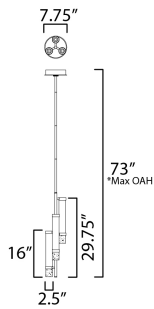

MEASUREMENTS

DIMENSION : 7.75" L x 7.75" W x 29.75" H
 MAX OAH : 73" OAH
 CANOPY : 7.75" W x 1.75" H x 7.75" L
 HANGING WEIGHT : 12.1 lb

LAMPING

INPUT VOLTAGE : 120-277V
 LUMENS : 3,780 Rated (2,700 Del.)
 BULB : 3 x 18W LED DC Integrated , 54W Total
 BULB INCLUDED : (Integrated)
 DIMMABLE : 3-in-1 Triac, ELV, or 0-10V
 CRI : 90 CRI
 COLOR_TEMP : 3000K

*max overall height

FINISHES OPTION

 Travertine / Gold (TVGLD)

GLASS

White 01

MATERIAL

Steel, Stone

RATINGS