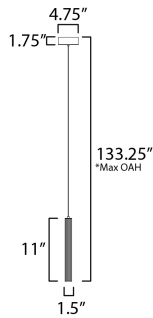

PRODUCT DESCRIPTION

A central, cylinder diffuser of opal white acrylic diffuses LED lighting within a cavity of thin ribbed glass of various lengths. Both imaginative and functional, the bright pendants encase an additional down light recessed within a Polished Chrome, Naturally Aged Brass or Matte Black housing casting light downward.

*max overall height

MEASUREMENTS

DIMENSION : 1.5" L x 1.5" W x 10.75" H
 MAX OAH : 133.25" OAH
 CANOPY : 4.75" W x 1.75" H x 4.75" L
 HANGING WEIGHT : 1.98 lb

LAMPING

INPUT VOLTAGE : 120-277V
 LUMENS : 600 Rated (450 Del.)
 BULB : 1 x 7.5W LED PCB Integrated , 8W Total
 BULB INCLUDED : (Integrated)
 DIMMABLE : Universal 3-in-1
 CRI : 90 CRI
 COLOR_TEMP : 3000K