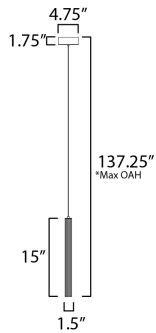

**PRODUCT DESCRIPTION**

A central, cylinder diffuser of opal white acrylic diffuses LED lighting within a cavity of thin ribbed glass of various lengths. Both imaginative and functional, the bright pendants encase an additional down light recessed within a Polished Chrome, Naturally Aged Brass or Matte Black housing casting light downward.

**MEASUREMENTS**

DIMENSION : 1.5" L x 1.5" W x 14.5" H  
 MAX OAH : 137.25" OAH  
 CANOPY : 4.75" W x 1.75" H x 4.75" L  
 HANGING WEIGHT : 2.2 lb

**LAMPING**

INPUT VOLTAGE : 120-277V  
 LUMENS : 800 Rated (600 Del.)  
 BULB : 1 x 10W LED PCB Integrated , 10W Total  
 BULB INCLUDED : (Integrated)  
 DIMMABLE : Universal 3-in-1  
 CRI : 90 CRI  
 COLOR\_TEMP : 3000K