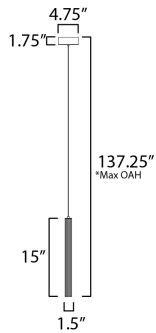

PRODUCT DESCRIPTION

A central, cylinder diffuser of opal white acrylic diffuses LED lighting within a cavity of thin ribbed glass of various lengths. Both imaginative and functional, the bright pendants encase an additional down light recessed within a Polished Chrome, Naturally Aged Brass or Matte Black housing casting light downward.

MEASUREMENTS

DIMENSION : 1.5" L x 1.5" W x 14.5" H
 MAX OAH : 137.25" OAH
 CANOPY : 4.75" W x 1.75" H x 4.75" L
 HANGING WEIGHT : 2.2 lb

LAMPING

INPUT VOLTAGE : 120-277V
 LUMENS : 800 Rated (600 Del.)
 BULB : 1 x 10W LED PCB Integrated , 10W Total
 BULB INCLUDED : (Integrated)
 DIMMABLE : Universal 3-in-1
 CRI : 90 CRI
 COLOR_TEMP : 3000K