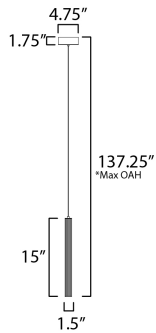

PRODUCT DESCRIPTION

A central, cylinder diffuser of opal white acrylic diffuses LED lighting within a cavity of thin ribbed glass of various lengths. Both imaginative and functional, the bright pendants encase an additional down light recessed within a Polished Chrome, Naturally Aged Brass or Matte Black housing casting light downward.

MEASUREMENTS

DIMENSION : 1.5" L x 1.5" W x 14.5" H
 MAX OAH : 137.25" OAH
 CANOPY : 4.75" W x 1.75" H x 4.75" L
 HANGING WEIGHT : 2.2 lb

LAMPING

INPUT VOLTAGE : 120-277V
 LUMENS : 800 Rated (600 Del.)
 BULB : 1 x 10W LED PCB Integrated , 10W Total
 BULB INCLUDED : (Integrated)
 DIMMABLE : Universal 3-in-1
 CRI : 90 CRI
 COLOR_TEMP : 3000K

*max overall height

FINISHES OPTION

-  Black (BK)
-  Natural Aged Brass (NAB)
-  Polished Chrome (PC)

GLASS

Clear Ribbed 144

MATERIAL

Steel, Aluminum, Glass

RATINGS