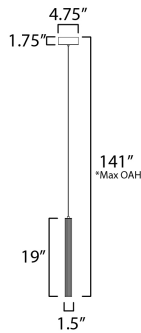

**PRODUCT DESCRIPTION**

A central, cylinder diffuser of opal white acrylic diffuses LED lighting within a cavity of thin ribbed glass of various lengths. Both imaginative and functional, the bright pendants encase an additional down light recessed within a Polished Chrome, Naturally Aged Brass or Matte Black housing casting light downward.

\*max overall height

**MEASUREMENTS**

DIMENSION : 1.5" L x 1.5" W x 18.5" H  
 MAX OAH : 141" OAH  
 CANOPY : 4.75" W x 1.75" H x 4.75" L  
 HANGING WEIGHT : 2.43 lb

**LAMPING**

INPUT VOLTAGE : 120-277V  
 LUMENS : 1,000 Rated (800 Del.)  
 BULB : 1 x 12.5W LED PCB Integrated , 12W Total  
 BULB INCLUDED : (Integrated)  
 DIMMABLE : Universal 3-in-1  
 CRI : 90 CRI  
 COLOR\_TEMP : 3000K