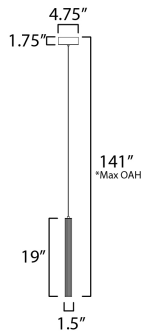

PRODUCT DESCRIPTION

A central, cylinder diffuser of opal white acrylic diffuses LED lighting within a cavity of thin ribbed glass of various lengths. Both imaginative and functional, the bright pendants encase an additional down light recessed within a Polished Chrome, Naturally Aged Brass or Matte Black housing casting light downward.

*max overall height

MEASUREMENTS

DIMENSION : 1.5" L x 1.5" W x 18.5" H
 MAX OAH : 141" OAH
 CANOPY : 4.75" W x 1.75" H x 4.75" L
 HANGING WEIGHT : 2.43 lb

LAMPING

INPUT VOLTAGE : 120-277V
 LUMENS : 1,000 Rated (800 Del.)
 BULB : 1 x 12.5W LED PCB Integrated , 12W Total
 BULB INCLUDED : (Integrated)
 DIMMABLE : Universal 3-in-1
 CRI : 90 CRI
 COLOR_TEMP : 3000K