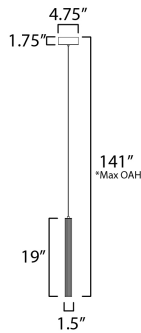

PRODUCT DESCRIPTION

A central, cylinder diffuser of opal white acrylic diffuses LED lighting within a cavity of thin ribbed glass of various lengths. Both imaginative and functional, the bright pendants encase an additional down light recessed within a Polished Chrome, Naturally Aged Brass or Matte Black housing casting light downward.

*max overall height

MEASUREMENTS

DIMENSION : 1.5" L x 1.5" W x 18.5" H
 MAX OAH : 141" OAH
 CANOPY : 4.75" W x 1.75" H x 4.75" L
 HANGING WEIGHT : 2.43 lb

LAMPING

INPUT VOLTAGE : 120-277V
 LUMENS : 1,000 Rated (800 Del.)
 BULB : 1 x 12.5W LED PCB Integrated , 12W Total
 BULB INCLUDED : (Integrated)
 DIMMABLE : Universal 3-in-1
 CRI : 90 CRI
 COLOR_TEMP : 3000K