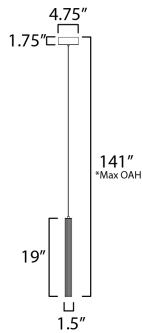

PRODUCT DESCRIPTION

A central, cylinder diffuser of opal white acrylic diffuses LED lighting within a cavity of thin ribbed glass of various lengths. Both imaginative and functional, the bright pendants encase an additional down light recessed within a Polished Chrome, Naturally Aged Brass or Matte Black housing casting light downward.

MEASUREMENTS

DIMENSION : 1.5" L x 1.5" W x 18.5" H
 MAX OAH : 141" OAH
 CANOPY : 4.75" W x 1.75" H x 4.75" L
 HANGING WEIGHT : 2.43 lb

LAMPING

INPUT VOLTAGE : 120-277V
 LUMENS : 1,000 Rated (800 Del.)
 BULB : 1 x 12.5W LED PCB Integrated , 12W Total
 BULB INCLUDED : (Integrated)
 DIMMABLE : Universal 3-in-1
 CRI : 90 CRI
 COLOR_TEMP : 3000K

*max overall height

FINISHES OPTION

-  Black (BK)
-  Natural Aged Brass (NAB)
-  Polished Chrome (PC)

GLASS

Clear Ribbed 144

MATERIAL

Steel, Aluminum, Glass

RATINGS