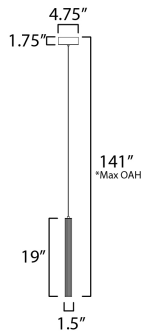

**PRODUCT DESCRIPTION**

A central, cylinder diffuser of opal white acrylic diffuses LED lighting within a cavity of thin ribbed glass of various lengths. Both imaginative and functional, the bright pendants encase an additional down light recessed within a Polished Chrome, Naturally Aged Brass or Matte Black housing casting light downward.

\*max overall height

**MEASUREMENTS**

DIMENSION : 1.5" L x 1.5" W x 18.5" H  
 MAX OAH : 141" OAH  
 CANOPY : 4.75" W x 1.75" H x 4.75" L  
 HANGING WEIGHT : 2.43 lb

**LAMPING**

INPUT VOLTAGE : 120-277V  
 LUMENS : 1,000 Rated (800 Del.)  
 BULB : 1 x 12.5W LED PCB Integrated , 12W Total  
 BULB INCLUDED : (Integrated)  
 DIMMABLE : Universal 3-in-1  
 CRI : 90 CRI  
 COLOR\_TEMP : 3000K