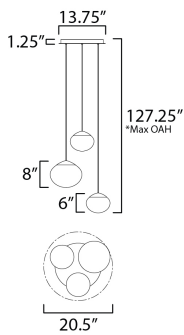

ADDITIONAL

SLOPE: 15
RATED LIFE 50000 Hours
OPERATING TEMPERATURE:
-20°C (-4°F), 40°C (104°F)

MEASUREMENTS

DIMENSION : 20.5" L x 20.5" W x 8" H
 MAX OAH : 127.25" OAH
 CANOPY : 13.75" W x 1.25" H x 13.75" L
 HANGING WEIGHT : 11 lb

LAMPING

INPUT VOLTAGE : 120-277V
 LUMENS : 1,680 Rated (2,000 Del.)
 BULB : 3 x 7W LED DC Integrated , 21W Total
 BULB INCLUDED : (Integrated)
 DIMMABLE :
 CRI : 90 CRI
 COLOR_TEMP : 3000K

*max overall height