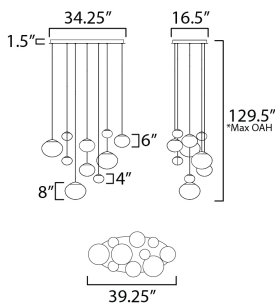

LAMPING

INPUT VOLTAGE : 120-277V
LUMENS : 4,800 Rated (5,000 Del.)
BULB : 1 x 7.5W LED DC Integrated , 75W Total
BULB INCLUDED : (Integrated)
DIMMABLE :
CRI : 90 CRI
COLOR_TEMP : 3000K

*max overall height

Always consult a qualified electrician before installing any lighting product.