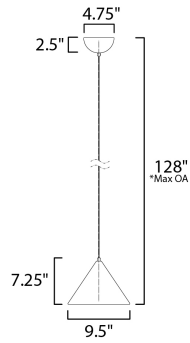

PRODUCT DESCRIPTION

These classic cone pendants available in Matte Black or Matte White appear typical from the outside but take on a different personality from below. These pendants are illuminated on the bottom perimeter creating a black abyss on the inside generating an interesting lighting effect.

*max overall height

MEASUREMENTS

DIMENSION : 9.5" L x 9.5" W x 7.25" H
 MAX OAH : 128" OAH
 CANOPY : 4.75" W x 2.5" H x 4.75" L
 HANGING WEIGHT : 2.2 lb

LAMPING

INPUT VOLTAGE : 120V
 LUMENS : 1,470 Rated (940 Del.)
 BULB : 1 x 21W LED AC Integrated , 21W Total
 BULB INCLUDED : (Integrated)
 DIMMABLE : ELV
 CRI : 80+ CRI
 COLOR_TEMP : 3000K

FINISHES OPTION

- Black (BK)
- Matte White (MW)

MATERIAL

Aluminum, Stainless Steel

RATINGS

cETLus
 Dry Location

ADDITIONAL

ADJUSTABLE
 SLOPE: 90
 RATED LIFE 50000 Hours
 OPERATING TEMPERATURE:
 -20°C (-4°F), 40°C (104°F)