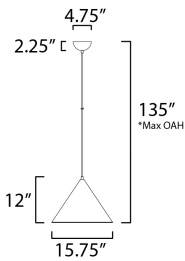

\*max overall height

**MEASUREMENTS**

- DIMENSION : 15.75" L x 15.75" W x 11.25" H
- MAX OAH : 136" OAH
- CANOPY : 4.75" W x 2.5" H x 4.75" L
- HANGING WEIGHT : 4.65 lb

**LAMPING**

- INPUT VOLTAGE : 120V
- LUMENS : 2,660 Rated (1,600 Del.)
- BULB : 1 x 38W LED AC Integrated , 38W Total
- BULB INCLUDED : (Integrated)
- DIMMABLE : ELV
- CRI : 90+ CRI
- COLOR\_TEMP : 3000K

**FINISHES OPTION**

- Black (BK)
- Matte White (MW)

**MATERIAL**

Acrylic, Aluminum

**RATINGS**

cETLus  
Dry Location

**ADDITIONAL**

ADJUSTABLE  
SLOPE: 30  
RATED LIFE 50000 Hours  
OPERATING TEMPERATURE:  
-20°C (-4°F), 40°C (104°F)