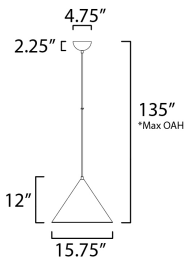

*max overall height

MEASUREMENTS

- DIMENSION : 15.75" L x 15.75" W x 11.25" H
- MAX OAH : 136" OAH
- CANOPY : 4.75" W x 2.5" H x 4.75" L
- HANGING WEIGHT : 4.65 lb

LAMPING

- INPUT VOLTAGE : 120V
- LUMENS : 2,660 Rated (1,600 Del.)
- BULB : 1 x 38W LED AC Integrated , 38W Total
- BULB INCLUDED : (Integrated)
- DIMMABLE : ELV
- CRI : 90+ CRI
- COLOR_TEMP : 3000K

FINISHES OPTION

- Black (BK)
- Matte White (MW)

MATERIAL

Acrylic, Aluminum

RATINGS

cETLus
Dry Location

ADDITIONAL

ADJUSTABLE
SLOPE: 30
RATED LIFE 50000 Hours
OPERATING TEMPERATURE:
-20°C (-4°F), 40°C (104°F)