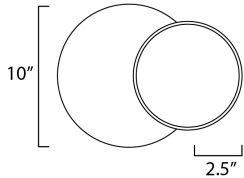

**PRODUCT DESCRIPTION**

The exterior section of this fixture is lit on the edge and rotates from the top creating a halo effect on the surface behind. Available in either a wall or ceiling fixture is created in two sections finished in Matte White.

**MEASUREMENTS**

- DIMENSION : 10" L x 10" W x 2.5" H x 2.5" Ext
- BACK PLATE : 8" W x 1.5" H x 2.5" HCO
- CANOPY : 8" W x 1.5" H x 8" L
- HANGING WEIGHT : 2.9 lb

**LAMPING**

- INPUT VOLTAGE : 120V
- LUMENS : 700 Rated (600 Del.)
- BULB : 1 x 10W LED PCB Integrated , 10W Total
- BULB INCLUDED : (Integrated)
- DIMMABLE : Triac CL
- CRI : 80 CRI
- COLOR\_TEMP : 3000K