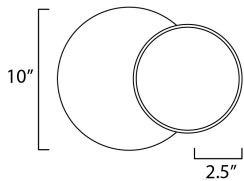

PRODUCT DESCRIPTION

The exterior section of this fixture is lit on the edge and rotates from the top creating a halo effect on the surface behind. Available in either a wall or ceiling fixture is created in two sections finished in Matte White.

MEASUREMENTS

- DIMENSION : 10" L x 10" W x 2.5" H x 2.5" Ext
- BACK PLATE : 8" W x 1.5" H x 2.5" HCO
- CANOPY : 8" W x 1.5" H x 8" L
- HANGING WEIGHT : 2.9 lb

LAMPING

- INPUT VOLTAGE : 120V
- LUMENS : 700 Rated (600 Del.)
- BULB : 1 x 10W LED PCB Integrated , 10W Total
- BULB INCLUDED : (Integrated)
- DIMMABLE : Triac CL
- CRI : 80 CRI
- COLOR_TEMP : 3000K