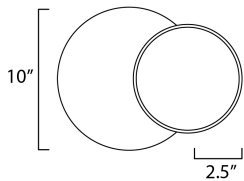

**PRODUCT DESCRIPTION**

The exterior section of this fixture is lit on the edge and rotates from the top creating a halo effect on the surface behind. Available in either a wall or ceiling fixture is created in two sections finished in Matte White.

**MEASUREMENTS**

- DIMENSION : 10" L x 10" W x 2.5" H x 2.5" Ext
- BACK PLATE : 8" W x 1.5" H x 2.5" HCO
- CANOPY : 8" W x 1.5" H x 8" L
- HANGING WEIGHT : 2.9 lb

**LAMPING**

- INPUT VOLTAGE : 120V
- LUMENS : 700 Rated (600 Del.)
- BULB : 1 x 10W LED PCB Integrated , 10W Total
- BULB INCLUDED : (Integrated)
- DIMMABLE : Triac CL
- CRI : 80 CRI
- COLOR\_TEMP : 3000K