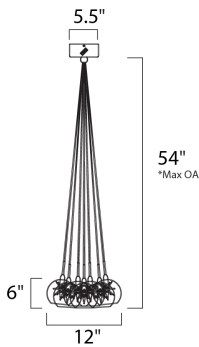

*max overall height of fixture

MEASUREMENTS

- DIMENSION : 12" W
- MAX OAH : 54" OAH
- CANOPY : 5.51" W x 3.15" H x 5.51" L
- HANGING WEIGHT : 6.17 lb

LAMPING

- INPUT VOLTAGE : V
- LUMENS : 2,240 Rated
- BULB : 7 x 20W Xenon 12V G4 , 140W Total
- BULB INCLUDED : (Included)
- DIMMABLE : Electronic Low Voltage (ELV)
- COLOR_TEMP : 2900K