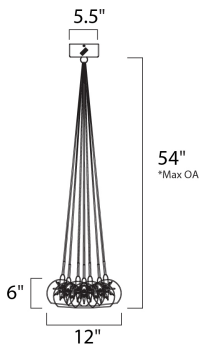

*max overall height of fixture

MEASUREMENTS

- DIMENSION : 12" W
- MAX OAH : 54" OAH
- CANOPY : 5.51" W x 3.15" H x 5.51" L
- HANGING WEIGHT : 6.17 lb

LAMPING

- INPUT VOLTAGE : V
- LUMENS : 2,240 Rated
- BULB : 7 x 20W Xenon 12V G4 , 140W Total
- BULB INCLUDED : (Included)
- DIMMABLE : Electronic Low Voltage (ELV)
- COLOR_TEMP : 2900K

FINISHES OPTION

-  Satin Nickel (SN)

GLASS

- Clear 24

MATERIAL

- Steel, Glass

RATINGS

- cETLus
- Dry Location