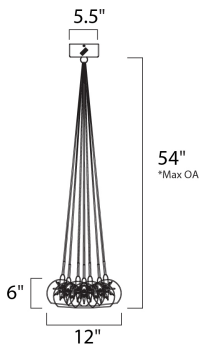

*max overall height of fixture

MEASUREMENTS

- DIMENSION : 12" W
- MAX OAH : 54" OAH
- CANOPY : 5.51" W x 3.15" H x 5.51" L
- HANGING WEIGHT : 6.17 lb

LAMPING

- INPUT VOLTAGE : V
- LUMENS : 2,240 Rated
- BULB : 7 x 20W Xenon 12V G4 , 140W Total
- BULB INCLUDED : (Included)
- DIMMABLE : Electronic Low Voltage (ELV)
- COLOR_TEMP : 2900K