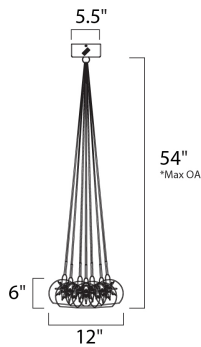

*max overall height of fixture

MEASUREMENTS

- DIMENSION : 12" W
- MAX OAH : 54" OAH
- CANOPY : 5.51" W x 3.15" H x 5.51" L
- HANGING WEIGHT : 6.17 lb

LAMPING

- INPUT VOLTAGE : V
- LUMENS : 2,240 Rated
- BULB : 7 x 20W Xenon 12V G4 , 140W Total
- BULB INCLUDED : (Included)
- DIMMABLE : Electronic Low Voltage (ELV)
- COLOR_TEMP : 2900K