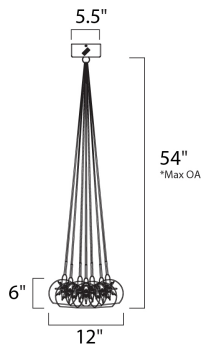

*max overall height of fixture

MEASUREMENTS

- DIMENSION : 12" W
- MAX OAH : 54" OAH
- CANOPY : 5.51" W x 3.15" H x 5.51" L
- HANGING WEIGHT : 6.17 lb

LAMPING

- INPUT VOLTAGE : V
- LUMENS : 2,240 Rated
- BULB : 7 x 20W Xenon 12V G4 , 140W Total
- BULB INCLUDED : (Included)
- DIMMABLE : Electronic Low Voltage (ELV)
- COLOR_TEMP : 2900K

FINISHES OPTION

-  Satin Nickel (SN)

GLASS

- Clear 24

MATERIAL

- Steel, Glass

RATINGS

- cETLus
- Dry Location